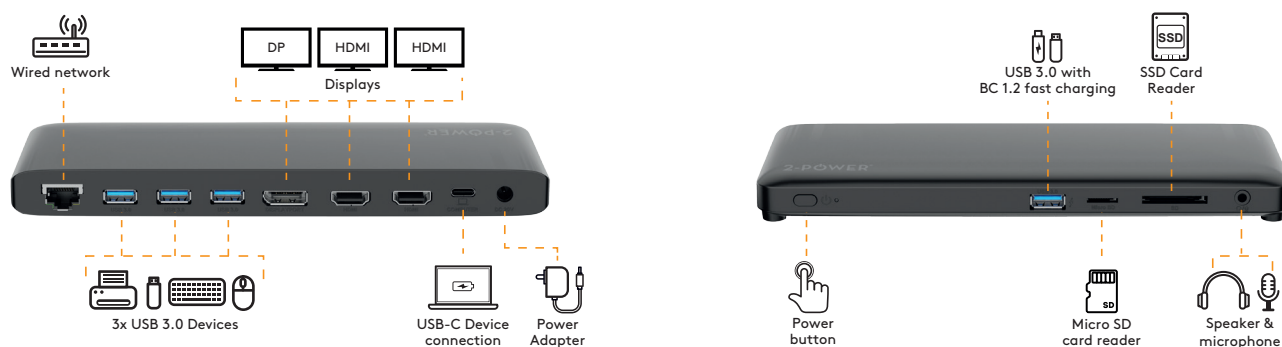

## USB-C DP1.3 MST TRIPLE DISPLAY DOCKING STATION

PN: DOC0117A

The 2-POWER™ MST triple display docking station allows laptop and Macbook users to connect their device up to 3 external screens. 100W PD charging ensures your device is fully charged when needed.

### Key Features:

- Triple HD, Dual 2K, Single 4K Displays
- 100W Power Delivery for USB-C Devices
- Supports HBR3 DP1.3
- 4x USB-A downstream ports
- K-Lock security port
- SD/Micro SD Card Reader
- Front mounted USB-A always-on charging port
- Compatible with Windows OS and Mac OS

## Specifications:

USB Upstream port		1x USB-C
DP Alt Mode		DP1.3 MST
Video Out		1x DP1.3 2x HDMI 2.0
Video Resolution	Max. Resolution of Multi Display	Single: 3840 x 2160 Double: 2560 x 1440 Triple: 1920 x 1080
USB Downstream port	USB-A 3.0	4 (One port supports BC1.2 & Apple charging)
Audio	Headset	1
Ethernet	10/100/1000Mbps	1
Power switch	On/Off	1
AC Adapter		130W - 20V/6.5A
PD Charging		100W
Operation Temperature		0°C to 35°C
Storage Temperature		-20°C to 70°C
Dimensions		210(L) x 85(W) x 20(H) mm

\*Specifications are subject to change without further notice.

Part Number	Region	EAN	What's in the Box
DOC0117A	UK/EU	5055190 142035	<ul style="list-style-type: none"> <li>• 1 x USB-C Triple Dock</li> <li>• 1 x USB-C to C cable</li> <li>• 1 x 130W Power Adapter</li> <li>• 1 x AC Power Cable</li> <li>• 1 x Instruction Manual</li> </ul>