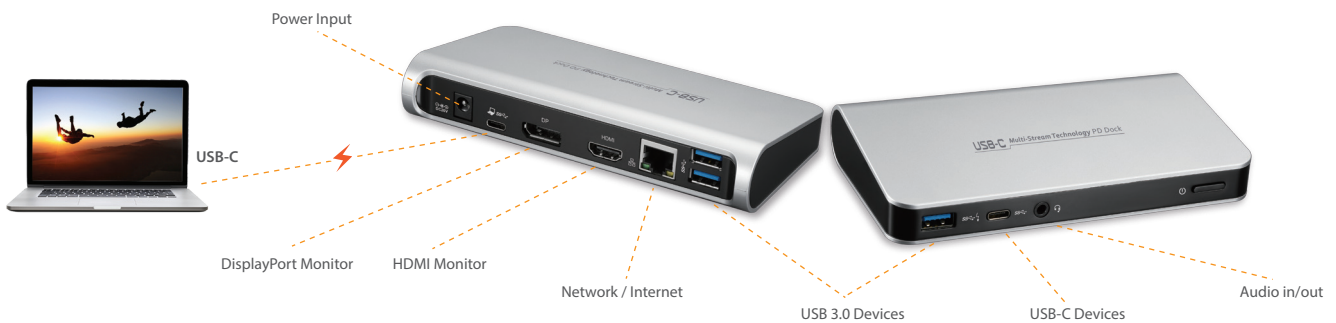

Application