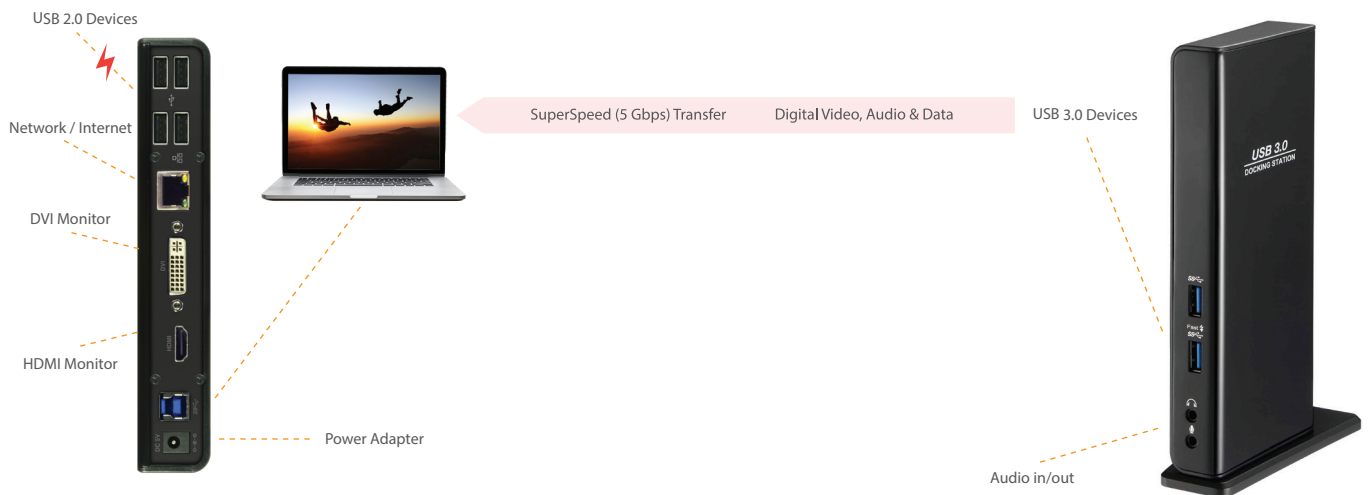

USB 3.0 DUAL DISPLAY DOCKING STATION

Connect to a desktop environment including dual displays, all from a single USB connection.

2-POWER's upright USB 3.0 dual display docking station allows you to expand your computers connectivity including dual displays, networking, additional USB peripherals and sound all via a single USB cable. The built-in USB 3.0 ports, enable you to enjoy SuperSpeed data transmission between USB peripherals. Additional USB 2.0 ports offer maximum flexibility.

DVI and HDMI ports allow you to mirror your primary screen or extend your desktop. With its enhanced expansion capability and modern design, this dock is a versatile accessory for any home or office.

2 x 2K HD

Features

- Supports dual external displays via DVI and HDMI
- 6 x USB ports (2 x USB 3.0 + 4 x USB 2.0)
- Up to 2048 x 1152 resolution*
- BC 1.2 fast charging for compatible USB devices
- 2.1 audio channel
- Gigabit Ethernet 10/100/1000

Application

Supports Extended Mode

Supports Mirror Mode

Specifications

Connectors	Video	HDMI 30-pin female connector x 1 DVI HDDE 30-pin female connector x 1
	USB	USB-B female input connector x 1 USB 3.0 female output connectors x 2 USB 2.0 female output connectors x 4
	Audio	3.5mm stereo mini-jack x 1
	Ethernet	RJ45 connector x 1
Performance	Resolution*	HDMI resolution up to 2048 x 1152 DVI resolution up to 2048 x 1152
	Colour	16-bit and 32-bit
	Audio	2.1 Channel
	Ethernet	10/100/1000 Base-T
System Requirements	OS Compatibility	Windows® 7, 8, 8.1 & 10 Mac OS® 10.9
	CPU	1.6GHz single core or higher processor
	RAM	1GB or above
	USB	USB 2.0/3.0
	Disk Space	30MB of available disk space
Power	Power Mode	Self-powered
	Power Adapter	Input - AC 100-240V Output - DC 5V/4A
	Power Consumption	Operating mode - 14.43W Suspend mode - 1.95W
Physical Characteristics	Housing	ABS plastic
	Weight	365g approx
Working Environment	Operating Temperature	0~40°C
	Storage Temperature	-20~70°C
Compliance		CE, FCC