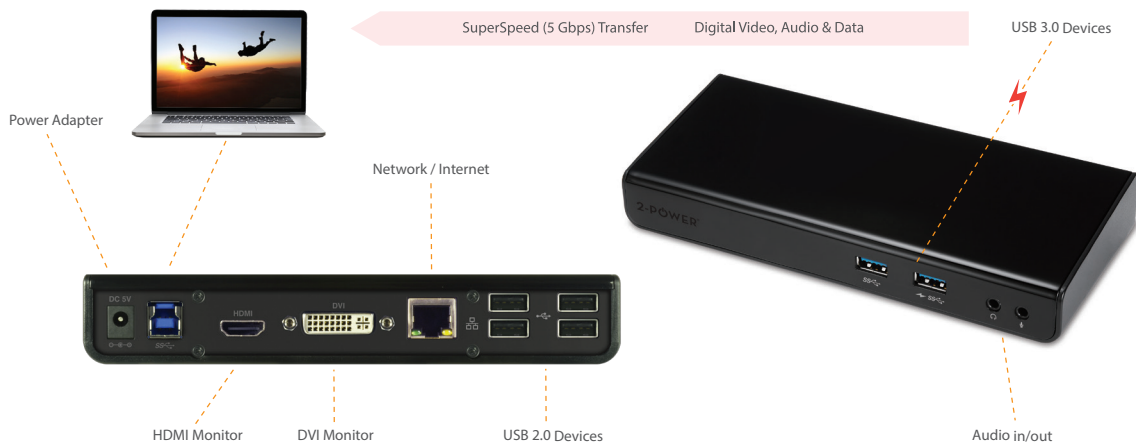

USB 3.0 DUAL DISPLAY DOCKING STATION

Connect to a desktop environment including dual displays, all from a single USB connection.

2-POWER's USB 3.0 dual display docking station allows you to expand your computers connectivity including dual displays, networking, additional USB peripherals and sound all via a single USB cable. The built-in USB 3.0 ports, enable you to enjoy SuperSpeed data transmission between USB peripherals. Additional USB 2.0 ports offer maximum flexibility.

DVI and HDMI ports allow you to mirror your primary screen or extend your desktop. With its enhanced expansion capability and modern design, this dock is a versatile accessory for any home or office.

2 x 2K HD

Features

- Supports dual external displays via DVI and HDMI
- 6 x USB ports (2 x USB 3.0 + 4 x USB 2.0)
- Up to 2048 x 1152 resolution*
- BC 1.2 fast charging for compatible USB devices
- 2.1 audio channel
- Gigabit Ethernet 10/100/1000

Application

Supports Extended Mode

Supports Mirror Mode

Specifications

Connectors	Video	HDMI 30-pin female connector x 1 DVI HDDE 30-pin female connector x 1
	USB	USB-B female input connector x 1 USB 3.0 female output connectors x 2 USB 2.0 female output connectors x 4
	Audio	3.5mm stereo mini-jack x 1
	Ethernet	RJ45 connector x 1
Performance	Resolution*	HDMI resolution up to 2048 x 1152 DVI resolution up to 2048 x 1152
	Colour	16-bit and 32-bit
	Audio	2.1 Channel
	Ethernet	10/100/1000 Base-T
System Requirements	OS Compatibility	Windows® 7, 8, 8.1 & 10 Mac OS® 10.9
	CPU	1.6GHz single core or higher processor
	RAM	1GB or above
	USB	USB 2.0/3.0
	Disk Space	30MB of available disk space
Power	Power Mode	Self-powered
	Power Adapter	Input - AC 100-240V Output - DC 5V/4A
	Power Consumption	Operating mode - 14.43W Suspend mode - 1.95W
Physical Characteristics	Housing	ABS plastic
	Weight	365g
Working Environment	Operating Temperature	0~40°C
	Storage Temperature	-20~70°C
Compliance		CE, FCC